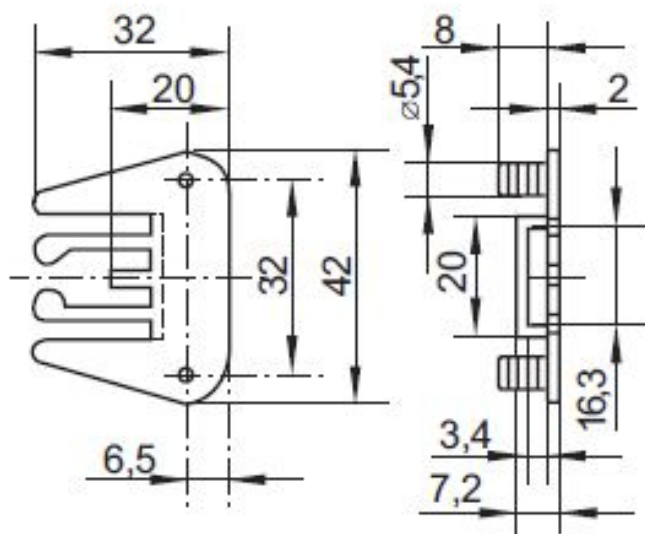

PRODUCT SHEET

Description:

Lyre-Shaped Plastic Catch Guide F/Lay On Bars, Grey

Item number:

14.03.281-0

Units	Box	Carton	HS Code	Barcode
Pcs.	1	1500	3926300090	 5704866035255

SISO A/S

Mileparken 11
DK-2740 Skovlunde
Denmark
VAT: DK 24786013